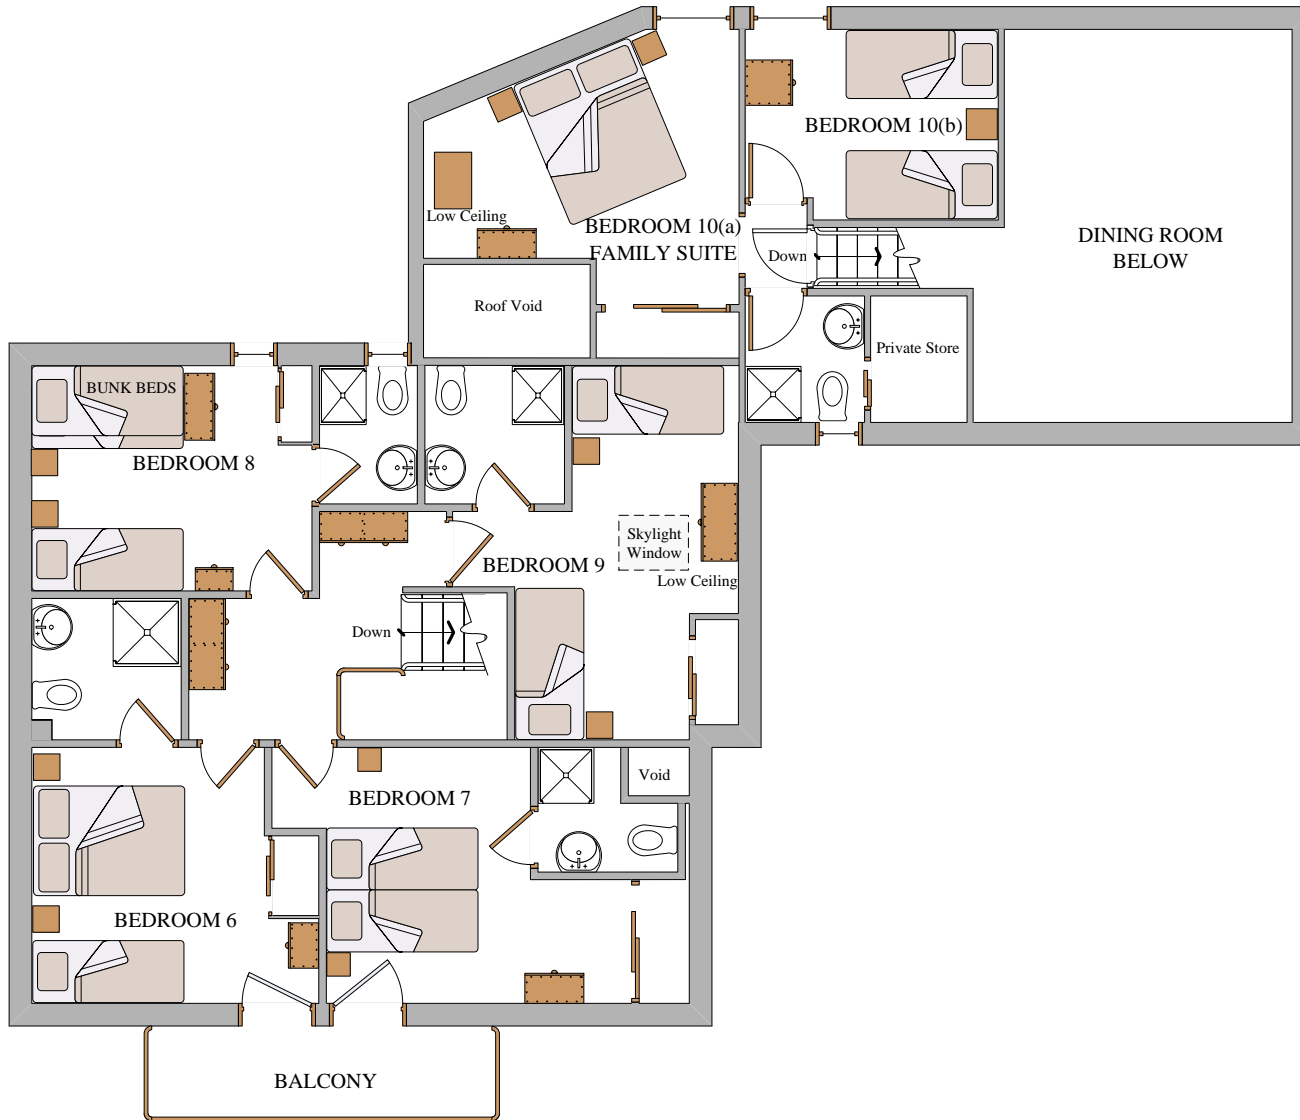

CHALET DES MONTAGNES

**APARTMENT / CHALET
GROUND FLOOR PLAN**

Pic:Toria
Design

SPECIALISTS IN FLOOR PLANS
Tel: 06 15 36 00 01
www.pictoriadesign.com
info@pictoriadesign.com

CHALET DES MONTAGNES

CHALET FIRST FLOOR PLAN

Pic:Toria
Design

SPECIALISTS IN FLOOR PLANS
Tel: 06 15 36 00 01
www.pictoriadesign.com
info@pictoriadesign.com

CHALET DES MONTAGNES

CHALET SECOND FLOOR PLAN

Pic:Toria
Design

SPECIALISTS IN FLOOR PLANS
Tel: 06 15 36 00 01
www.pictoriadesign.com
info@pictoriadesign.com