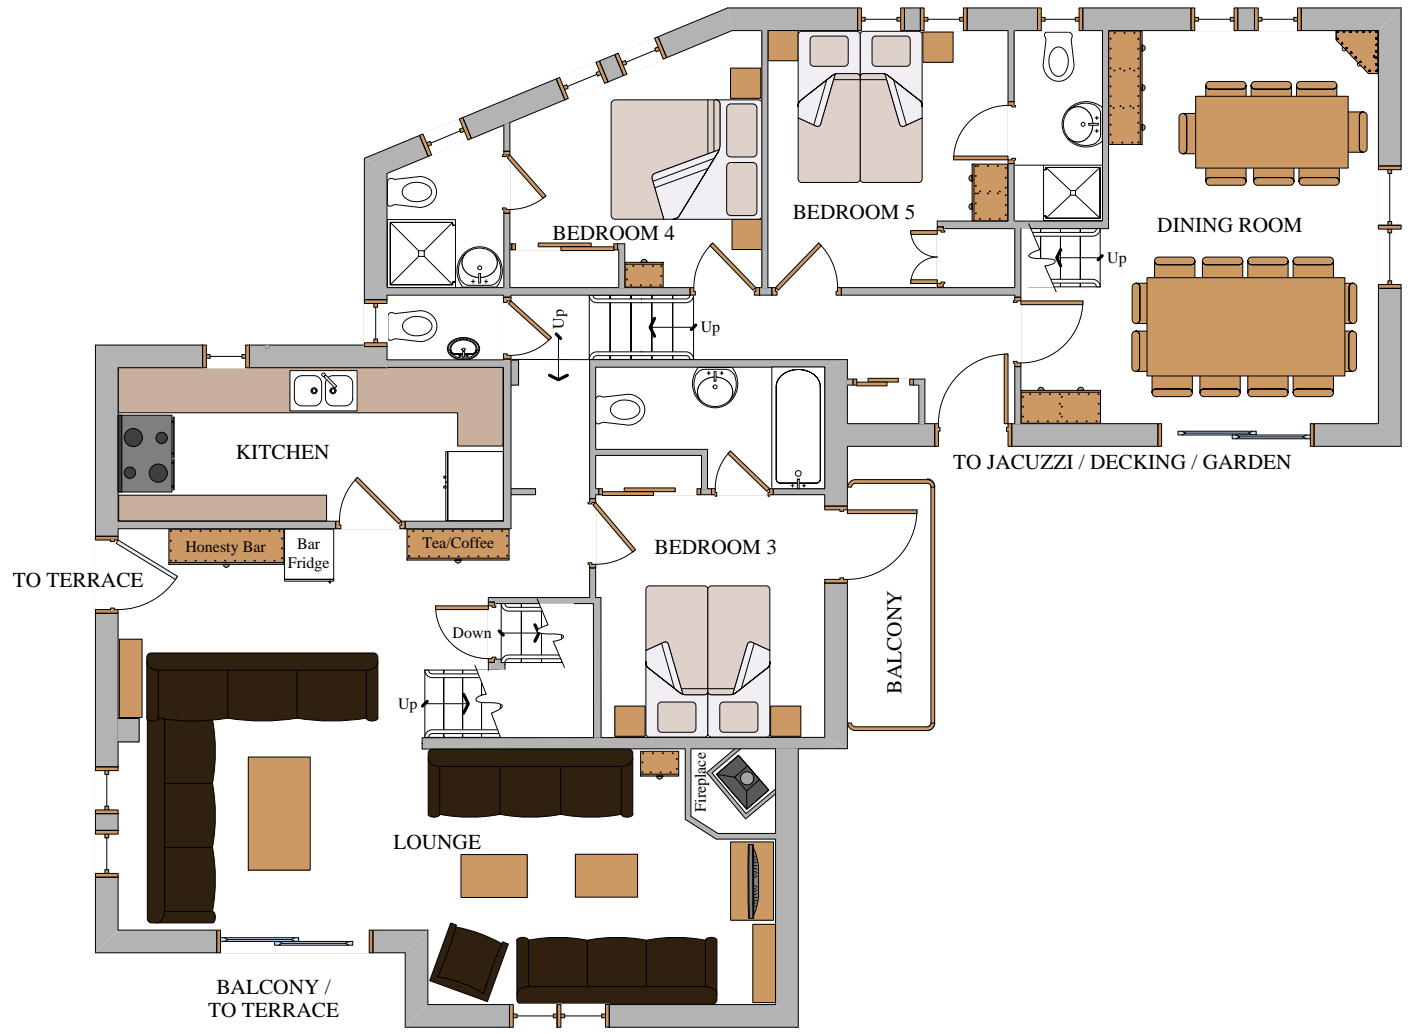

CHALET DES MONTAGNES

**APARTMENT / CHALET
GROUND FLOOR PLAN**

Pic:Toria
Design

SPECIALISTS IN FLOOR PLANS
Tel: 06 15 36 00 01
www.pictoriadesign.com
info@pictoriadesign.com

CHALET DES MONTAGNES

CHALET FIRST FLOOR PLAN

Pic:Toria
Design

SPECIALISTS IN FLOOR PLANS
Tel: 06 15 36 00 01
www.pictoriadesign.com
info@pictoriadesign.com

CHALET DES MONTAGNES

CHALET SECOND FLOOR PLAN

Pic:Toria
Design

SPECIALISTS IN FLOOR PLANS
Tel: 06 15 36 00 01
www.pictoriadesign.com
info@pictoriadesign.com