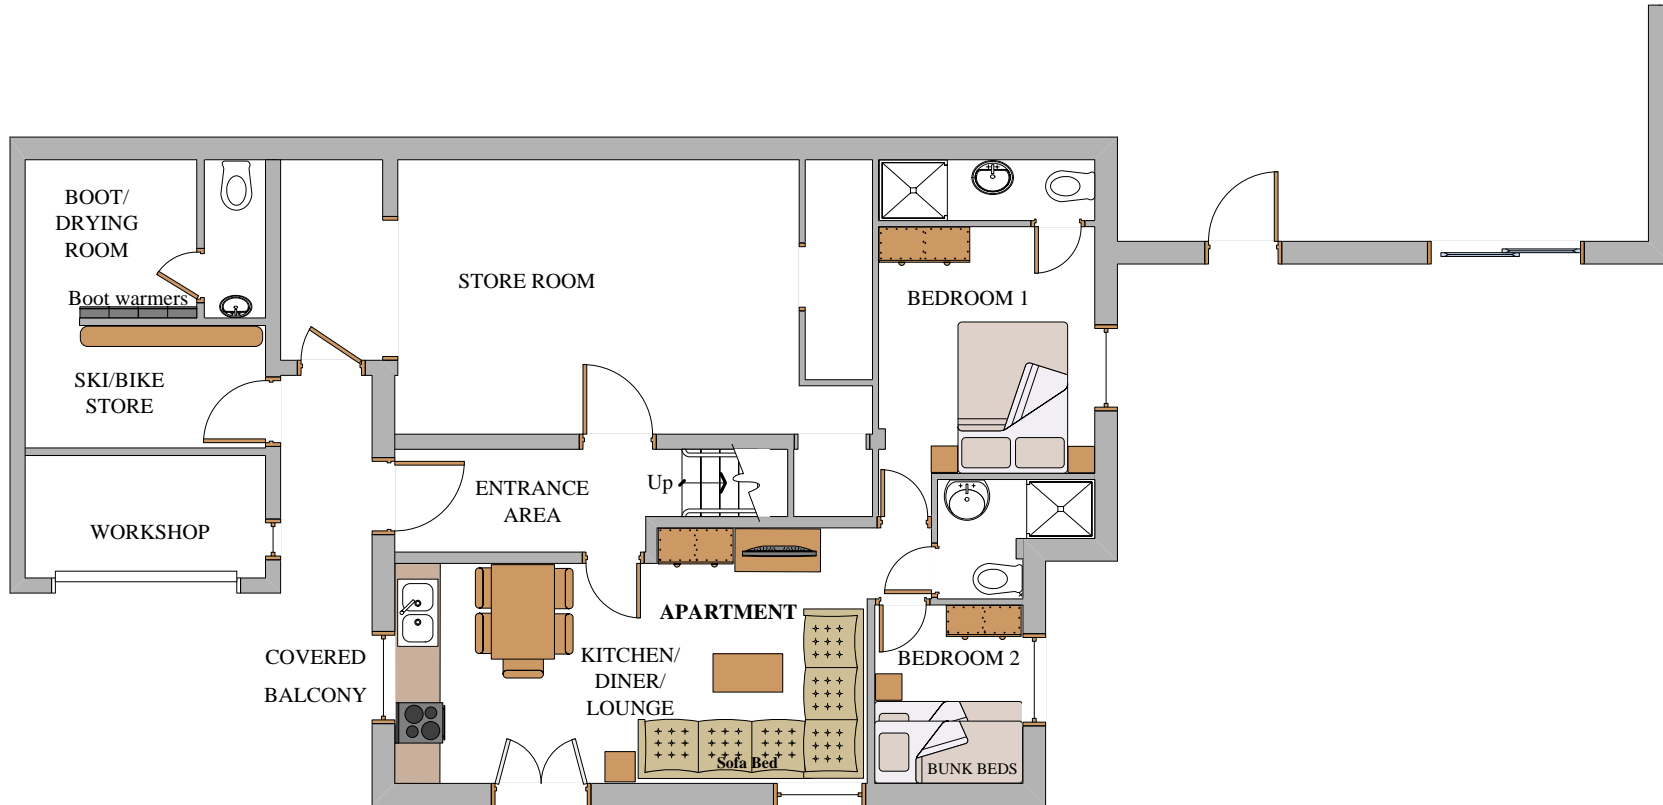

CHALET DES MONTAGNES

**APARTMENT / CHALET
GROUND FLOOR PLAN**

Pic:Toria
Design

SPECIALISTS IN FLOOR PLANS
Tel: 06 15 36 00 01
www.pictoriadesign.com
info@pictoriadesign.com

CHALET DES MONTAGNES

CHALET FIRST FLOOR PLAN

Pic:Toria
Design

SPECIALISTS IN FLOOR PLANS
Tel: 06 15 36 00 01
www.pictoriadesign.com
info@pictoriadesign.com

CHALET DES MONTAGNES

CHALET SECOND FLOOR PLAN

Pic:Toria
Design

SPECIALISTS IN FLOOR PLANS
Tel: 06 15 36 00 01
www.pictoriadesign.com
info@pictoriadesign.com